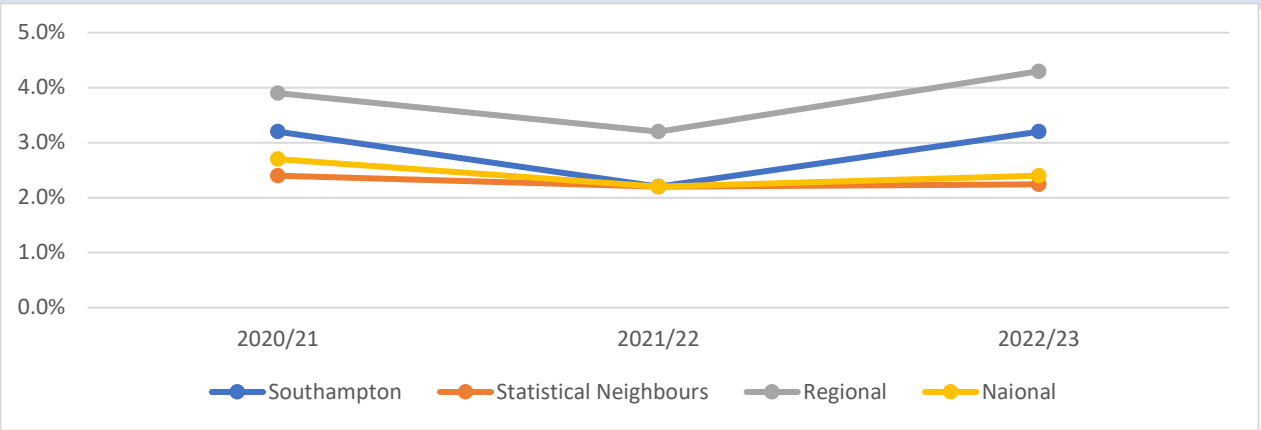

% Unknown

	2020/21	2021/22	2022/23
Southampton	3.2%	2.2%	3.2%
Statistical Neighbours	2.4%	2.2%	2.2%
Regional	3.9%	3.2%	4.3%
National	2.7%	2.2%	2.4%

Gap Southampton vs Statistical Neighbours	0.8%	0.0%	1.0%
Gap Southampton vs Regionals	-0.7%	-1.0%	-1.1%
Gap Southampton vs National	0.5%	0.0%	0.8%