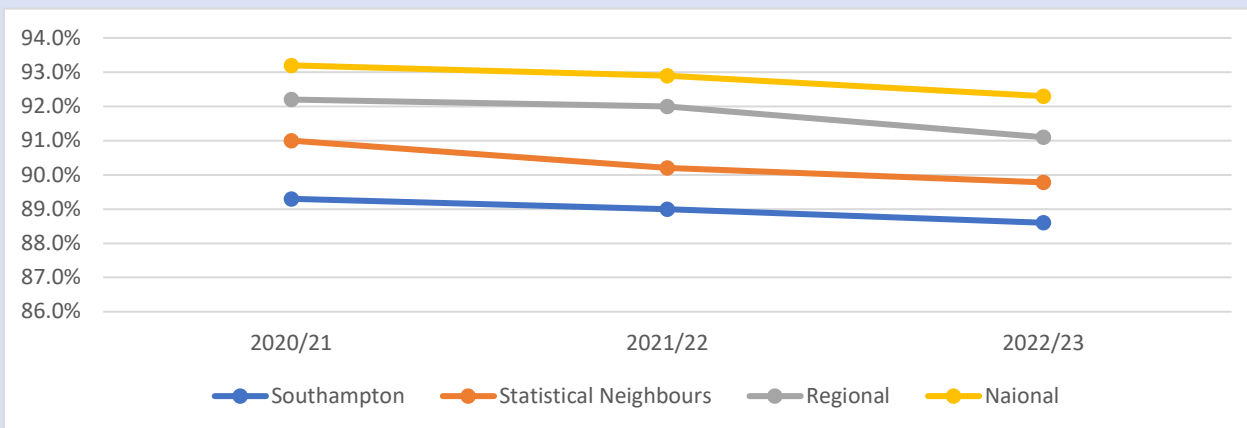

NEET DATA

Participation in Education, Training and NEET Age 16 to 17

% of those Participating in Education, Employment and Training

	2020/21	2021/22	2022/23
Southampton	89.3%	89.0%	88.6%
Statistical Neighbours	91.0%	90.2%	89.8%
Regional	92.2%	92.0%	91.1%
National	93.2%	92.9%	92.3%

Gap Southampton vs Statistical Neighbours	-1.7%	-1.2%	-1.2%
Gap Southampton vs Regionals	-2.9%	-3.0%	-2.5%
Gap Southampton vs National	-3.9%	-3.9%	-3.7%

% NEET

	2020/21	2021/22	2022/23
Southampton	4.4%	3.8%	4.1%
Statistical Neighbours	4.1%	3.9%	4.1%
Regional	2.5%	2.2%	2.5%
National	2.8%	2.6%	2.8%