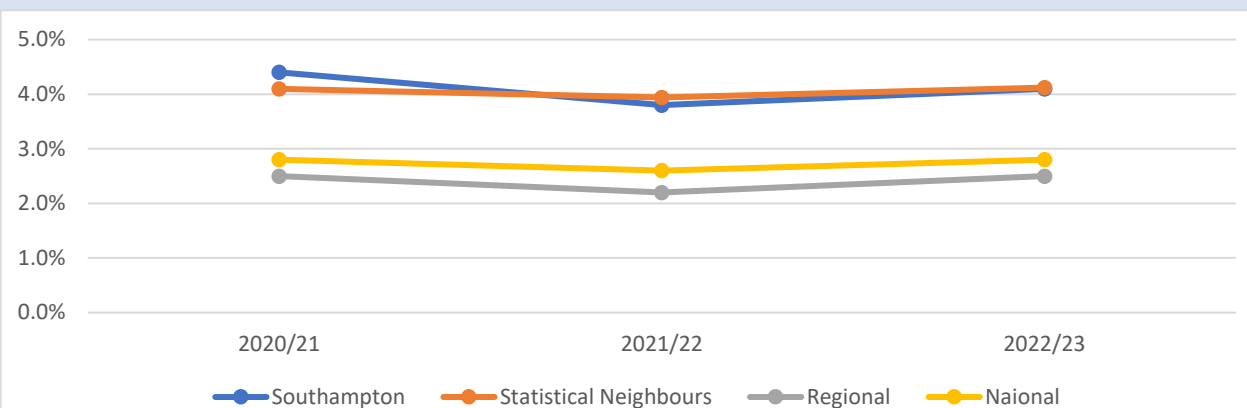

% NEET

	2020/21	2021/22	2022/23
Southampton	4.4%	3.8%	4.1%
Statistical Neighbours	4.1%	3.9%	4.1%
Regional	2.5%	2.2%	2.5%
National	2.8%	2.6%	2.8%

Gap Southampton vs Statistical Neighbours	0.3%	-0.1%	0.0%
Gap Southampton vs Regionals	1.9%	1.6%	1.6%
Gap Southampton vs National	1.6%	1.2%	1.3%